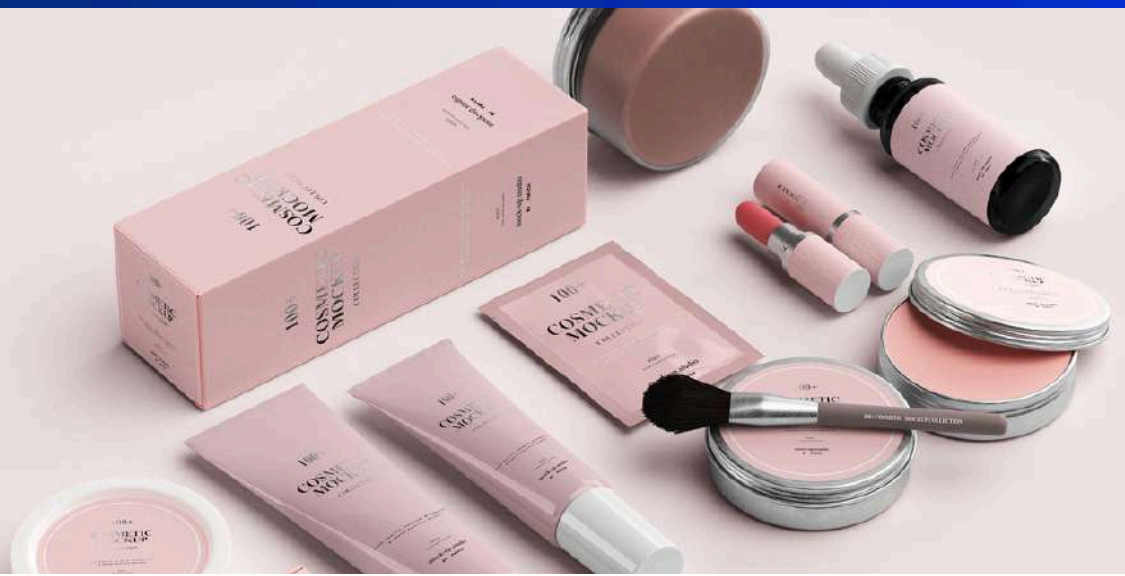

PACKAGING PRICELIST GLASS BOTTLE