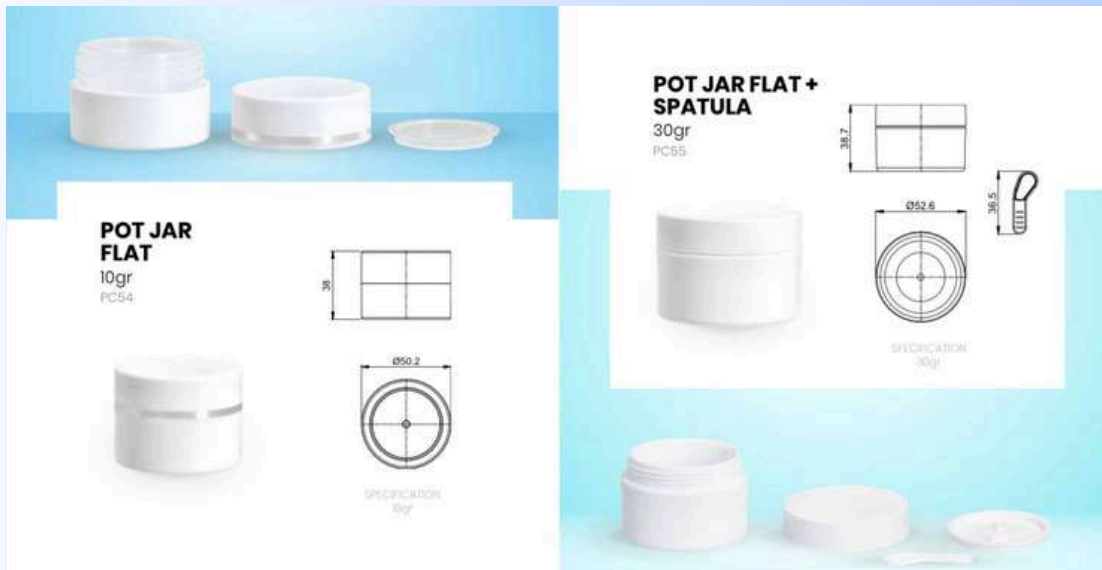

Packaging PriceList JAR

*Moq 1000 pcs, leadtime 2-3 weeks
Rp 2800*

*Moq 1000 pcs, leadtime 2-3 weeks
Rp 4000*