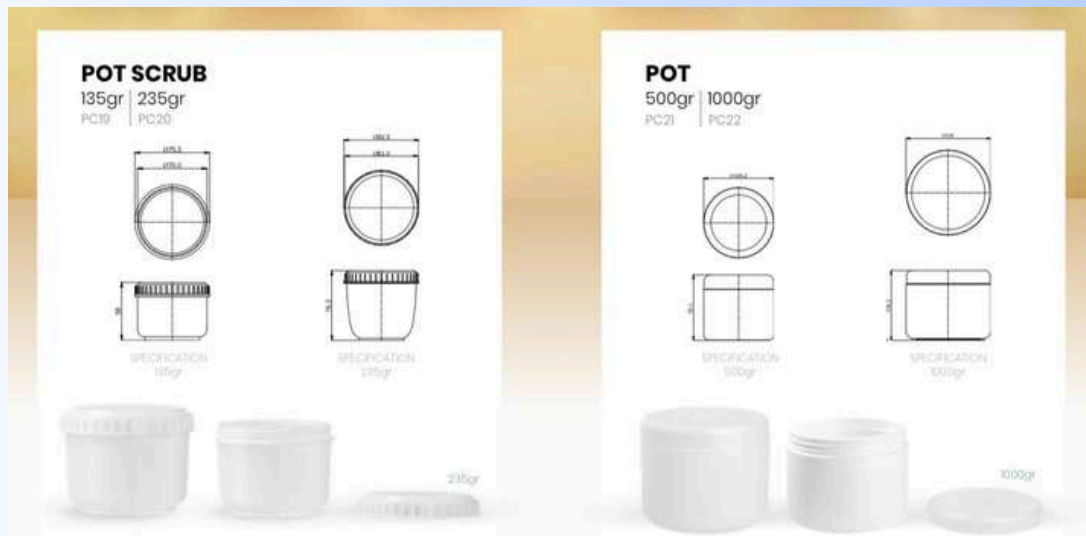

*Moq 1000 pcs, leadtime 2-3 weeks
Rp 2700*

*Moq 1000 pcs, leadtime 2-3 weeks
Rp 4300*

Wujudkan Bisnis Kosmetik Brand Impian Anda!