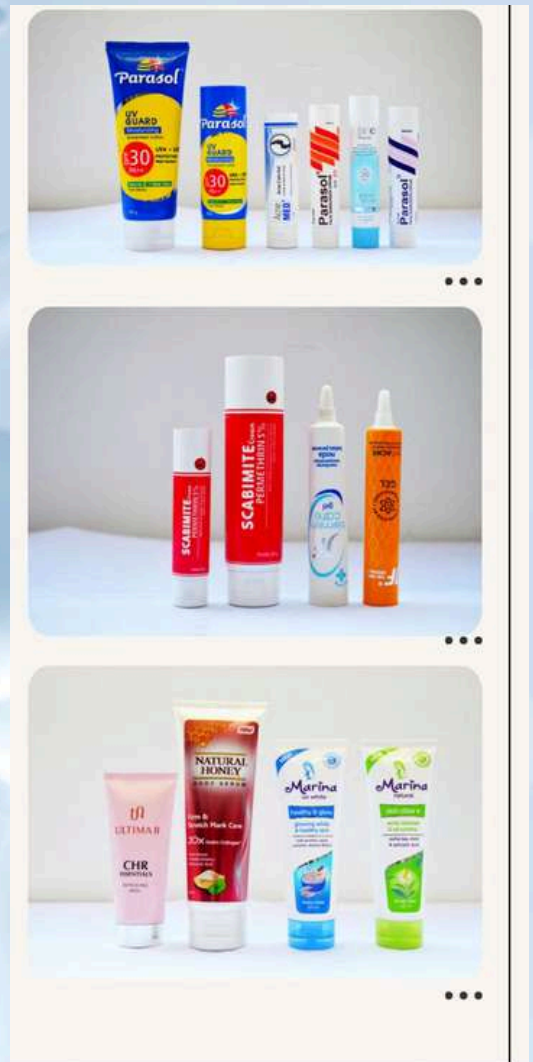

Extruding **Heading** **Printing** **Coating** **Stamping** **Capping** **Sealing**

The first phase of the manufacturing process is extrusion. A mixture of resin and color concentrate is placed into an extruder hopper. The extruder is temperature controlled as the resin is fed through to ensure proper melt of the resin. The material is extruded through a set of sizing dies that are encapsulated within a right angle cross section attached to the extruder. At this point, the sleeve is water-cooled and ready for cutting. The sleeve is fed through a set of dies at which time it is sliced to a given length by a rotating knife.

Then the sleeve is taken to the heading machine where molten resin is injected to form a head or shoulder to the sleeve.

From here, the tube goes to the decorating operation where, with offset printing, it is decorated with up to eight different colors. The ink is transferred onto a plate by a series of rollers. The plate then comes in contact with a rubber blanket, picking up the ink and transferring it onto the circumference of the tube. The wet ink on the tube is cured by ultra-violet light or heat. A similar method is used to apply a protective coating to the tube.

After decorating, we transfer the tube to the capping station where the cap is applied and torqued to the customer's specifications (capping is an optional).

After going through a rigorous quality assurance, the tube is then packed into cartons that are sealed and ready for shipment.