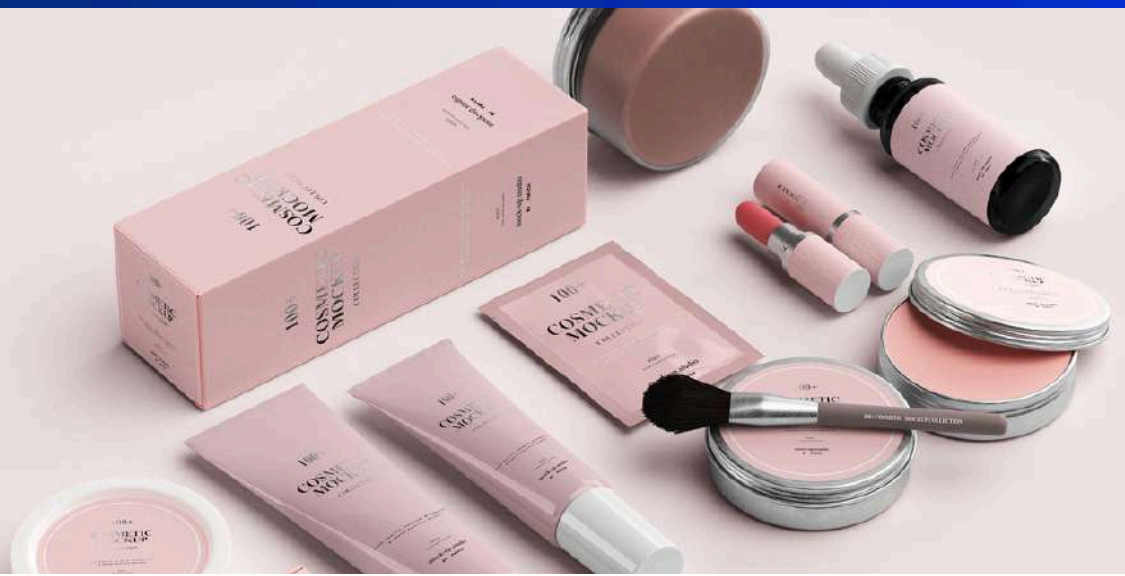

PACKAGING PRICELIST PUMP