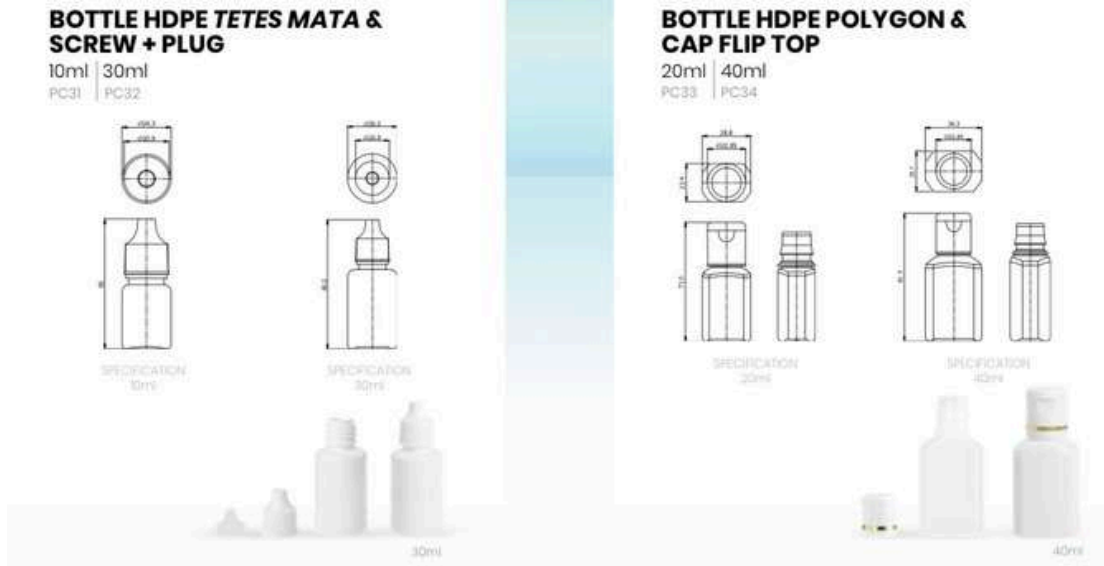

Packaging PriceList JAR

*Moq 1000 pcs, leadtime 2-3 weeks
Rp 3000an*

*Moq 1000 pcs, leadtime 2-3 weeks
Rp 3000an*