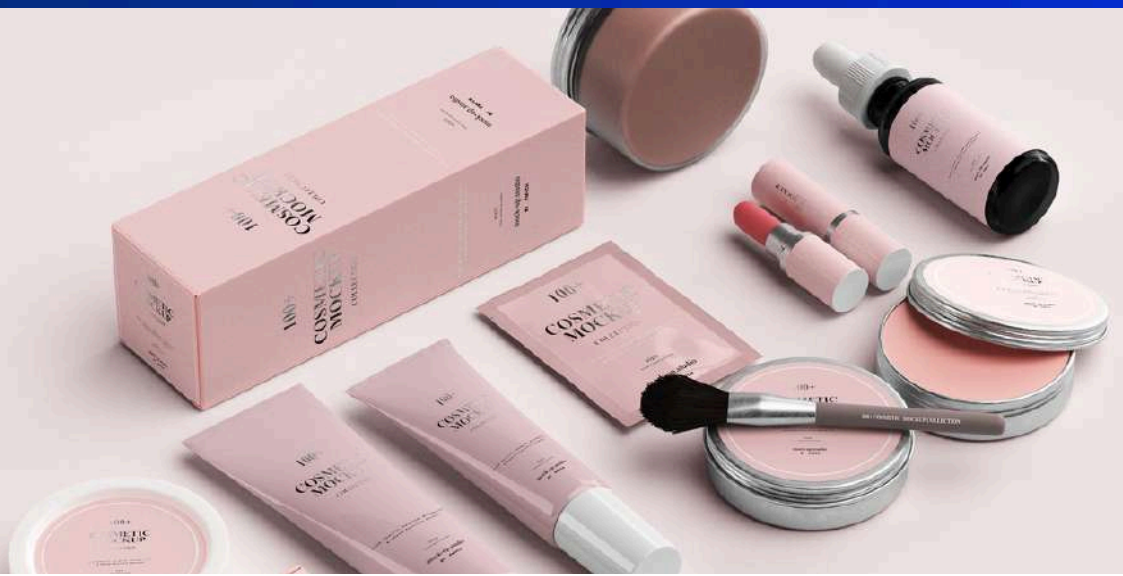

PACKAGING PRICELIST PUMP

FOAMER PUMP

SQUARE

Warna Available: White
• 43/410 - 350ml Bottle
Moq 5000 pcs
Lead time Est 45-60 days

Rp 13.500+ppn (1 set)

FOAMER PUMP

ROUND

Warna Available: Black, White
• 43/410- 100ml Bottle
Moq 5000 pcs
Lead time Est 45-60 days

Rp 6.500 +ppn (1set)

DISPENSING PUMP

Warna Available: Black, White
• 33/410
Moq 5000 pcs
Lead time Est 45-60 days

Rp 2.700+ppn

LOTION PUMP

Warna Available:
Natural, Black, White
• 24/410 • 28/410
Moq 5000 pcs
Lead time Est 45-60 days

N24 > Rp1.975+ppn
N28 > Rp 2.000+ppn

OIL PUMP SHINY GOLD

Warna Available:
Frosted, White
• 24/410
Moq 5000 pcs
Lead time Est 45-60 days

Rp 3.900+ppn

OIL PUMP SHINYSILVER

Warna Available: Frosted
• 24/410
Moq 5000 pcs
Lead time Est 45-60 days

Rp 3.900+ppn